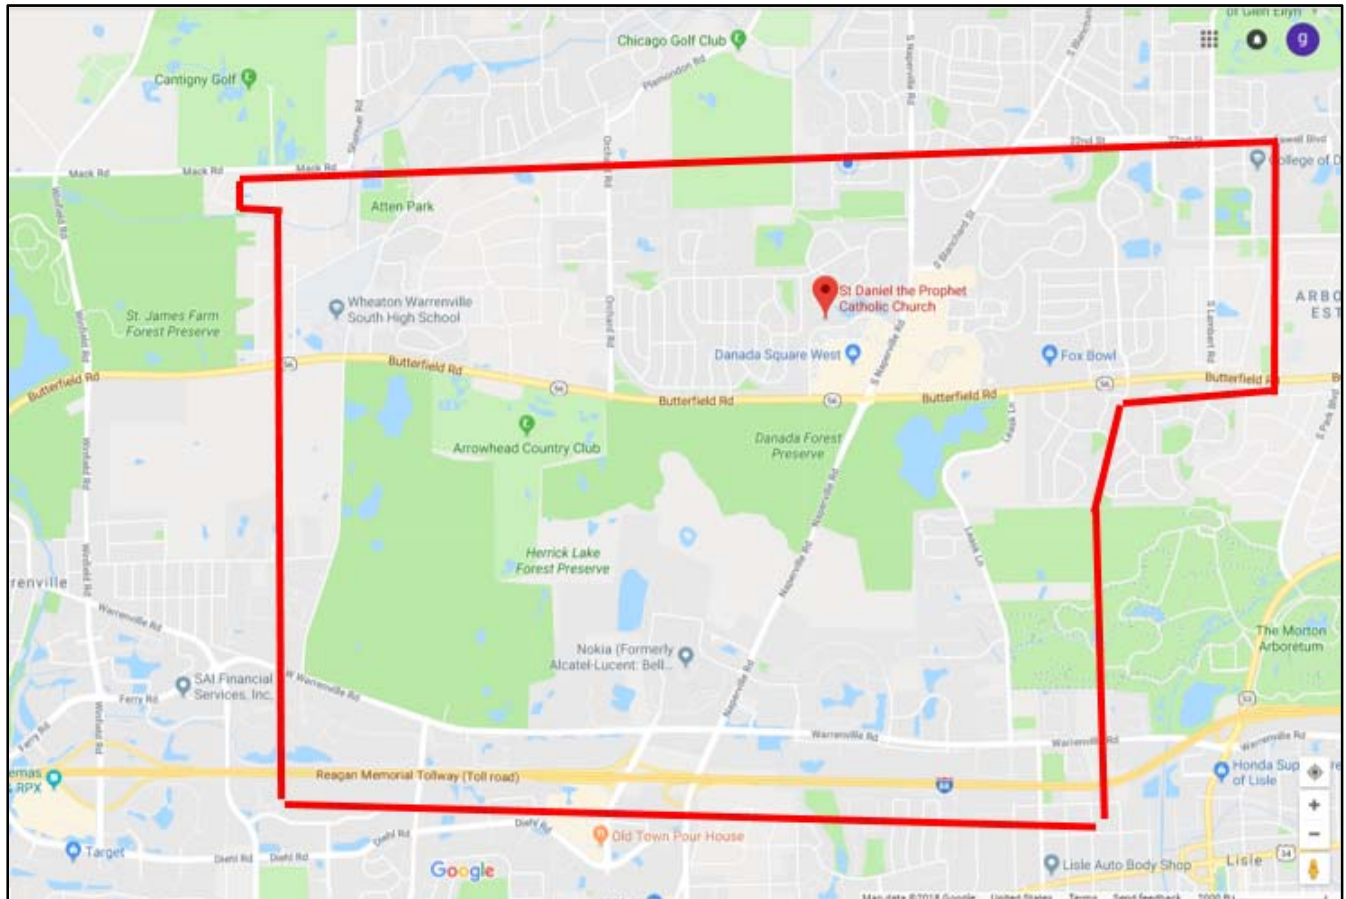

# WELCOME TO SAINT DANIEL CATHOLIC CHURCH IN WHEATON!

Our parish is open to all who come to worship here regularly, regardless of whether they live within our official boundaries.

**Official Parish Boundaries:** set by the diocese

**North:** Extension of Mack Road East to 22nd Street.

**South:** East-West Tollway (I-88).

**East:** Wheaton City limits extending South from 22nd Street to Butterfield Road, West to Bradford Drive, South to Westminister, South on Westminister and its extension to the East-West Tollway (I-88), Including the subdivisions of Briarcliff and Briarcliff Lakes.

**West:** Twin Oaks Drive to Wallace, West to Madison and its extension on a line South to the East-West Tollway (I-88).

**Real Parish Boundaries:** set by personal commitment

Anyone who lives close enough to come here regularly for Mass is most welcome to join our parish, either as a regular parish member or as an associate parish member. Welcome to Saint Daniel!